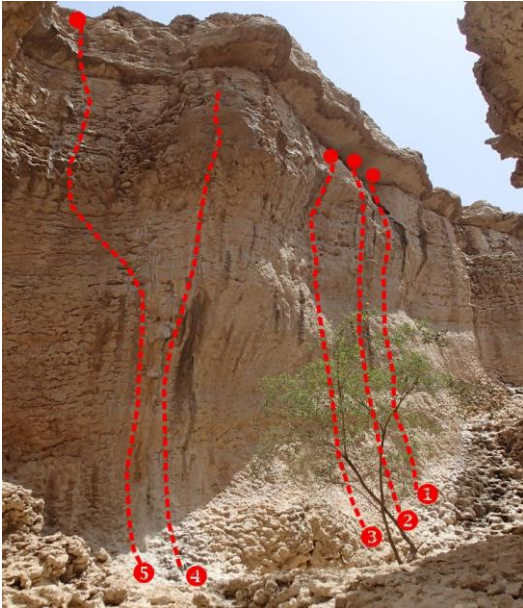

WonderWall : Wadi Donc

Right Bank

The routes are described orographically, as we are in a wadi.

- ① **Hémistique Balistique** 20m 7b ?
- ② **Banana Overdrive** : 20m 6c
- ③ **L'Équarisseuse Intérimaire** 20m 7b+ ?
- ④ **Eric's Project** : ??????
- ⑤ **Solexine**: 22m 6c+

- ① **The Burls of Fear** 20m 6c+
 - ② **Doctype and Jellyflesh** : 20m 7a
 - ③ **The French Mob** : 20m 6c
- Not on topo, 20m to the left,*
- ④ **Big Lips** : 20m 6c ?

Not on topo, 50m to the left, above a pool :

- ⑤ **Hamad's Project** : ??(needs maintenance)

Left Bank

- ① **Maison Borniol** : 16m 6b
- ② **Destroy Machine** : P1 16m 6a; P2 7c?

Not on topo, 50m to the right, inside a waterfall :

- ② **In The Heart of Darkness** 16m 3b/+