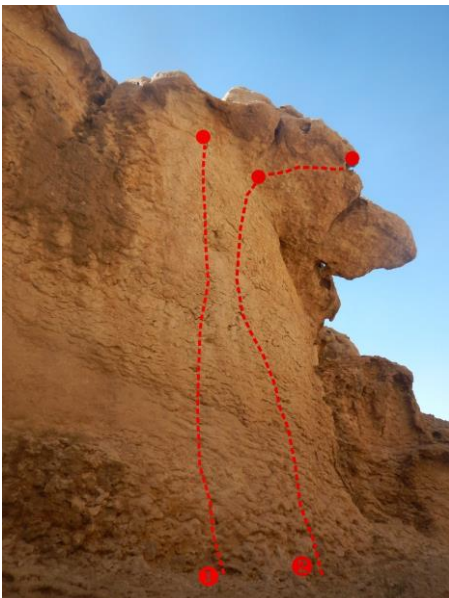

Left Bank

- ① **Maison Borniol** : 16m 6b
- ② **Destroy Machine** : P1 16m 6a; P2 7c?

Not on topo, 50m to the right, inside a waterfall :

- ② **In The Heart of Darkness** 16m 3b/+