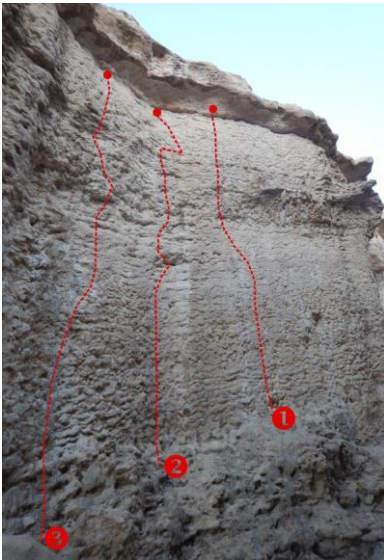

WonderWall : Wadi Donc

Right Bank

The routes are described orographically, as we are in a wadi.

- ① **Hémistique Balistique** 20m 7b ?
- ② **Banana Overdrive** : 20m 6c
- ③ **L'Équarisseuse Intérimaire** 20m 7b+ ?
- ④ **Eric's Project** : ??????
- ⑤ **Solexine**: 22m 6c+

- ① **The Burls of Fear** 20m 6c+
 - ② **Doctype and Jellyflesh** : 20m 7a
 - ③ **The French Mob** : 20m 6c
- Not on topo, 20m to the left,*
- ④ **Big Lips** : 20m 6c ?

Not on topo, 50m to the left, above a pool :